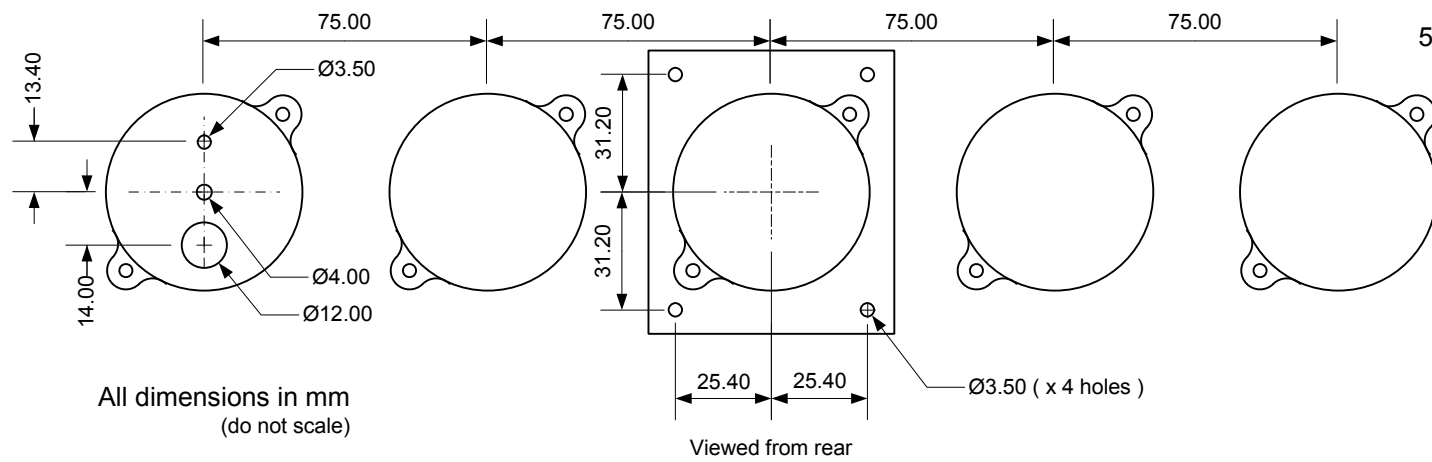

### Grid Start Lights

5 x Kingbright 52mm Ultrabright LED cluster  
Part No BL0307-50-44

6mm MDF board (dimensions to suit application)

LED cluster fixing  
Qty 5 x M4 x 12mm machine screw

PCB fixing  
Qty 4 x M3 x 12mm counter sink machine screw  
Qty 4 x M3 x 6mm pan head machine screw  
Qty 4 x 12mm threaded nylon spacer.