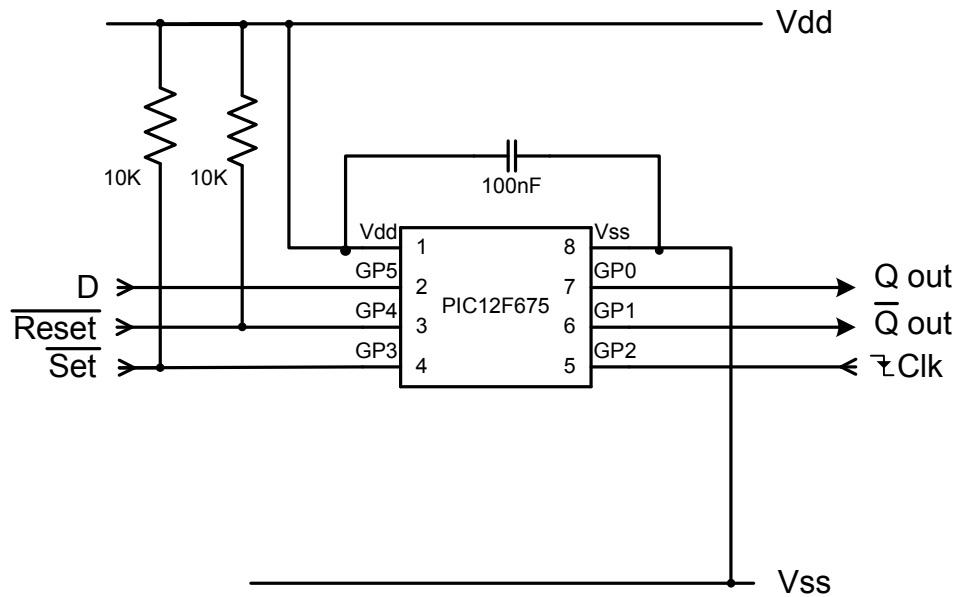

D Type Flip Flop with Set and Reset;  
negative edge trigger

JK Type Flip Flop with selectable  
edge trigger clock